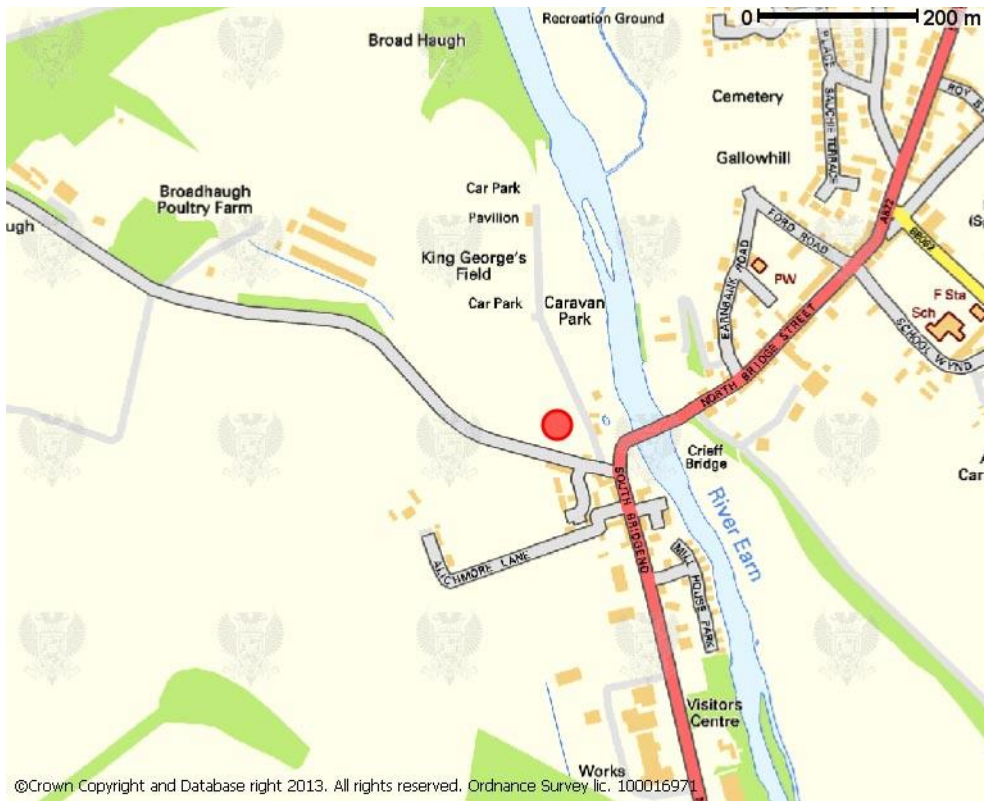

# KING GEORGE V BRAIDHAUGH PLAY PARK, CRIEFF

YOUR LOCAL PLAY AREA  
IS TO HAVE SOME IMPROVEMENTS

Perth and Kinross Council will be refurbishing your local play area. We need YOUR HELP to find out more about living next to and near the play area.